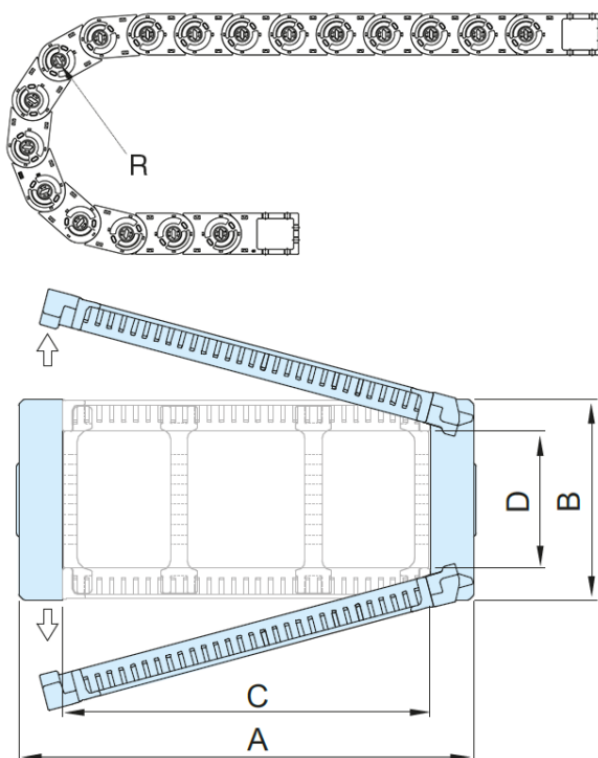

Article number: 18ST095N150R200

Description: ST Shift cable chain, ST095N.150 Radius 200 - Hoved nr. (1LK)
Type ST 095N.150.R200

Measures

A = 188

B = 82

C = 150

D = 56

I = 95

R = 200